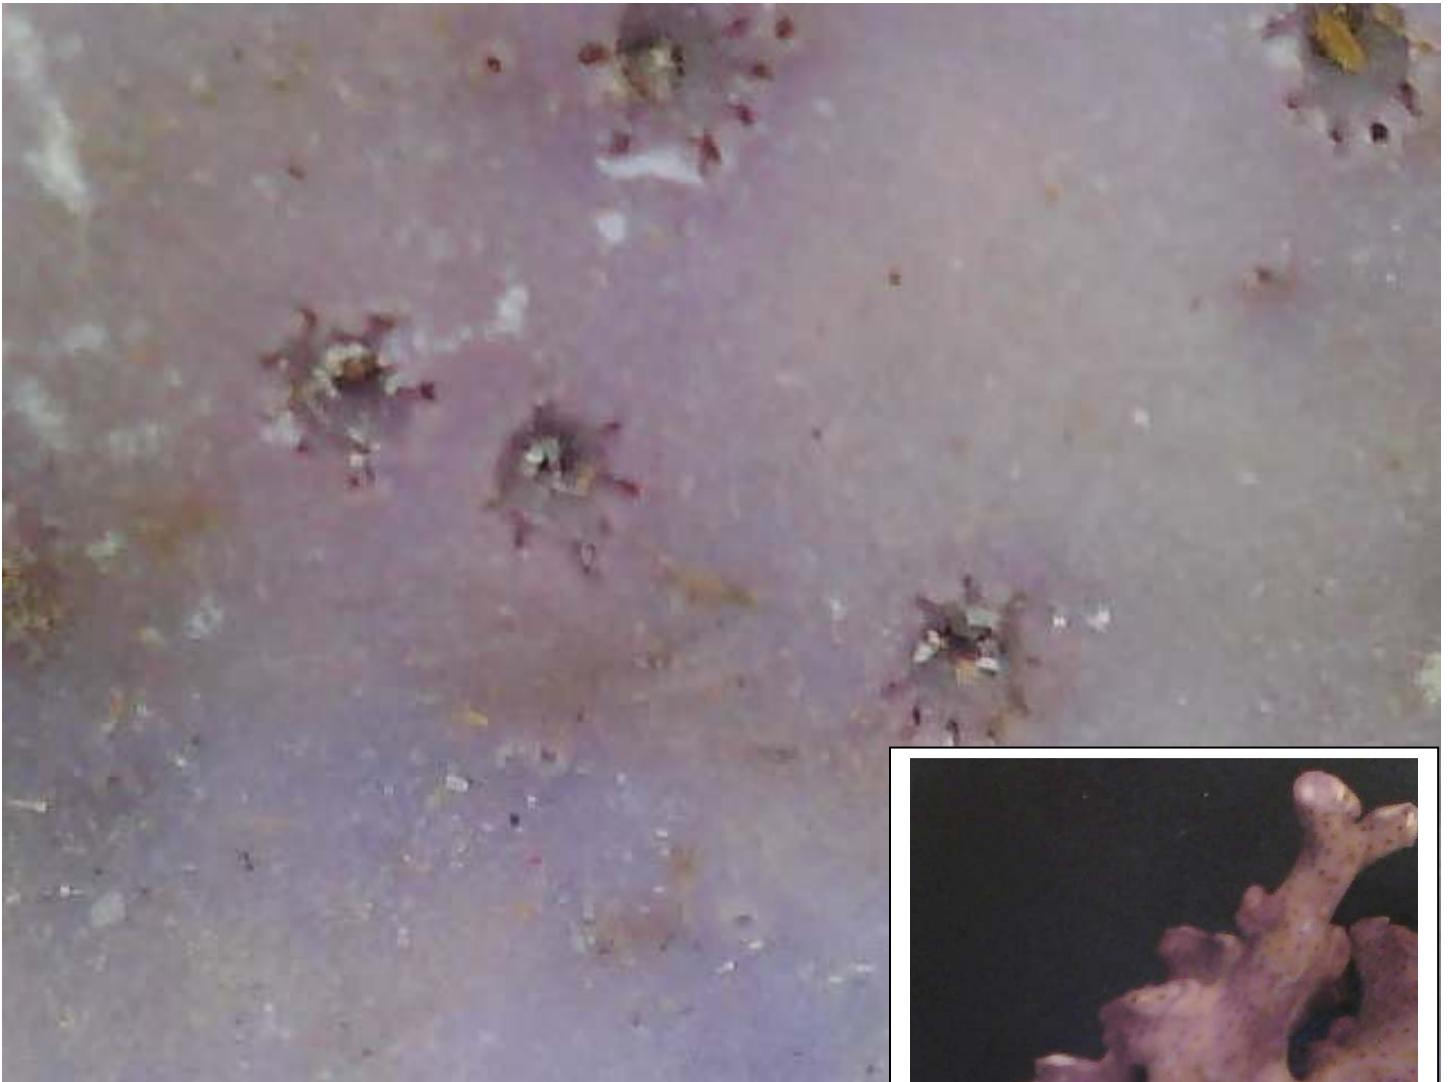

Images Taken With the SmartMicroScope iGO at 80X Magnification on an iPad Screen

Purple Coral Sample

****Technical support, please call 281-312-1297, 1-866-722-2051 or email support@smartschoolsystems.com